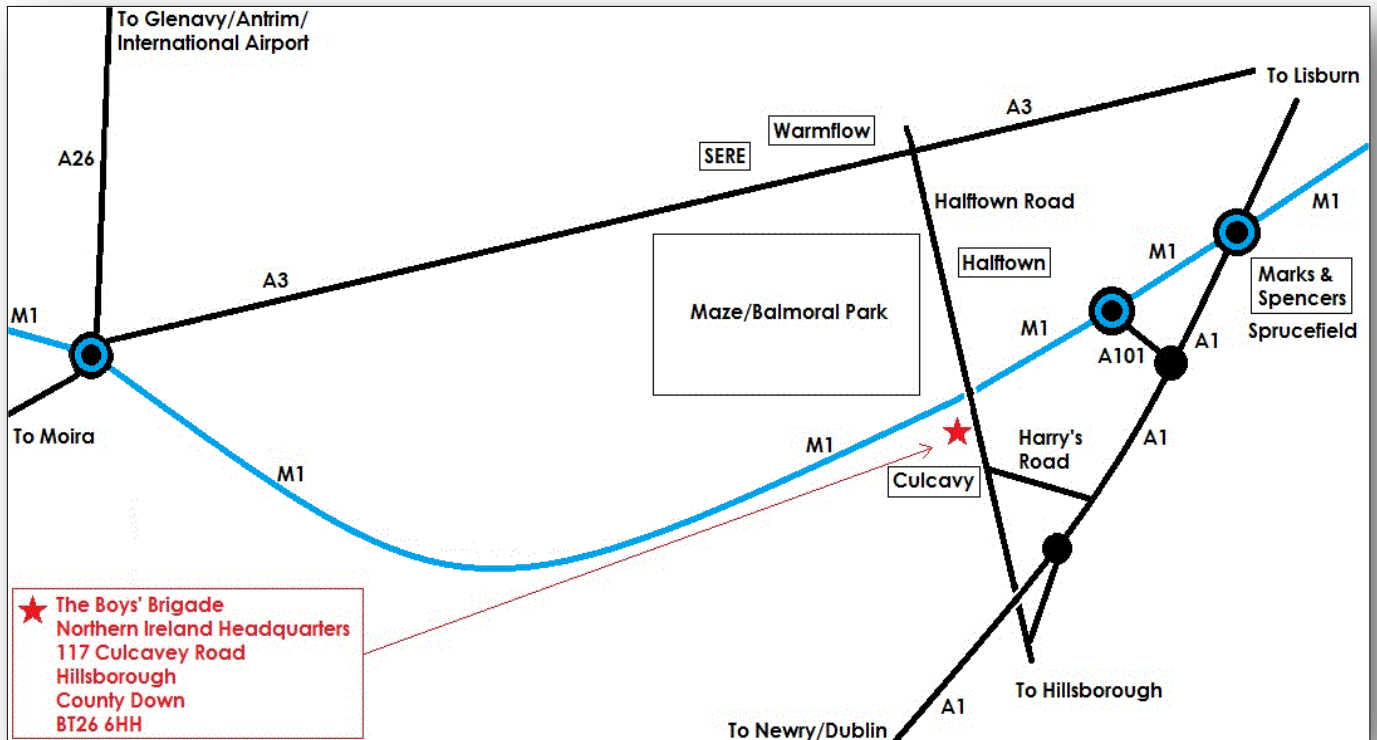

Postcode for Satnav: BT26 6HH

Contact telephone number: 028 926 88 444 (NIHQ)

Directions from M1 (from Belfast):

- Leave the M1 at the Sprucefield 'Park & Ride' Roundabout (Junction 8)
- Take the A101
- Take the A1 (Hillsborough Road)
- After 0.9 miles turn right onto Harry's Road (signposted Culcavy)
- After 0.8 miles turn right onto Culcavey Road
- After 0.2 miles turn left into side road – NI Headquarters is the first building on your right (between the side road and the main Culcavey Road)

Directions from A26 (from North):

- From the Nutts Corner Roundabout, take the A26 (Moira Road)
- At the Moira M1 Roundabout, take the A3 (Lisburn Road)
- After 4.7 miles turn right onto Halfdown Road (signposted Culcavy)
- After 1.4 miles turn right into side road – NI Headquarters is the first building on your right (between the side road and the main Culcavey Road)

Directions from M1 (from West):

- Leave the M1 at the Moira Roundabout (Junction 9)
- Follow directions (from North) from Moira M1 Roundabout

Directions from A1 (from South):

- Proceed north on A1
- At the Hillsborough Roundabout, continue on the A1 towards Sprucefield
- After 0.3 miles turn left onto Harry's Road (signposted Culcavy)
- After 0.8 miles turn right onto Culcavey Road
- After 0.2 miles turn left into side road – NI Headquarters is the first building on your right (between the side road and the main Culcavey Road)